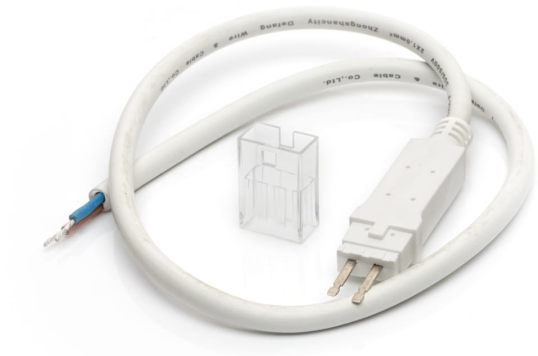

END PIECE FOR 230V LED STRIPS

End piece for 230V LED Strips

Product ID

S17029

05.06.2020

Subject to changes and printing errors