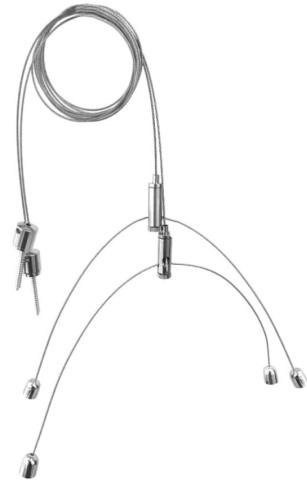

SLC PANEL HANGING WIRE KIT 600X600MM

SLC Panel Hanging Wire Kit 600x600mm

Product ID

SLC-99051

05.07.2020

Subject to changes and printing errors