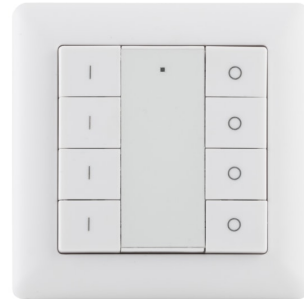

SLC SMARTONE ZIGBEE WALL REMOTE 4 X MONO

SLC SmartOne Zigbee 4 channel remote that can be TouchLinked to 4 different Zigbee light sources. You can use the remote with a Gateway/Hub or direct to a SmartOne light control device with Zigbee TouchLink. This remote can be installed on any flat surface and does not require any cables or wall boxes.

Technical data	
Product ID	S57003
CE	Yes
Exterior color	White
Colour	White
Signal transmission	Other
Number of channels	4
Wall-mounted transmitter	Yes
Suitable for switch	Yes
Suitable for dimmer	Yes
Material	Plastic
Surface finishing	Matt
Dimming interface	Zigbee
Input	
Battery included	Yes
Battery power	Yes
Output	
Mono	Yes
Installation	
Height	80.5 mm
Length	80.5 mm
Width	11 mm
Mounting method	Surface mounted (plaster)
logistics data	
Brand	SLC
Imported by	The Light Group